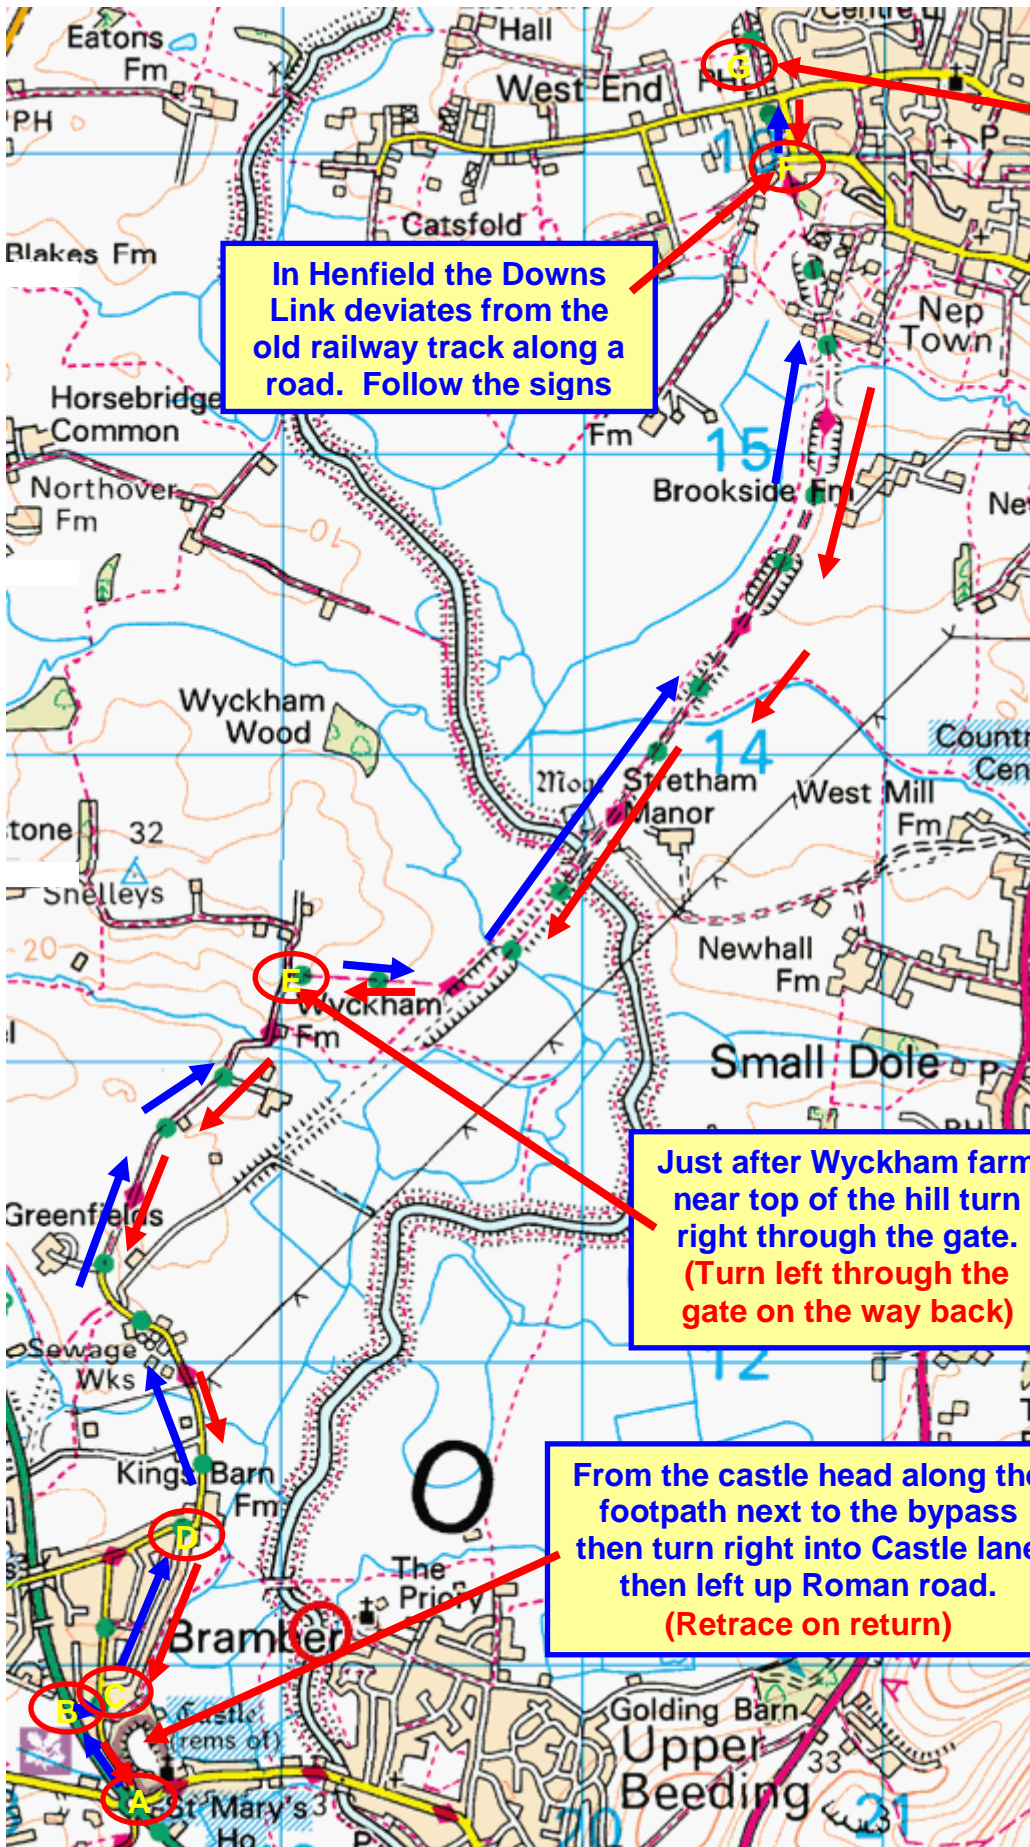

The Downs Link Challenge Thirty Mile Cycle Map

In Henfield the Downs Link deviates from the old railway track along a road. Follow the signs

First Checkpoint at Henfield (near Cat and Canary Pub)

Just after Wyckham farm near top of the hill turn right through the gate. (Turn left through the gate on the way back)

From the castle head along the footpath next to the bypass then turn right into Castle lane then left up Roman road. (Retrace on return)

Route Out

Route Back

Indicates Marshal

Second Checkpoint at West Grinstead Station Yard (just after passing under main road)

Warning
At Partridge Green stop and check traffic at the busy B2135. Right turn onto the road for about 200 metres. Look out for green Down's Link sign on the left.

Remember
Report to the checkpoint on the way back as well.

Turn around at the third Checkpoint at Christ's Hospital (west entrance - next to railway bridge)

Remember Report to the checkpoint on the way back as well.