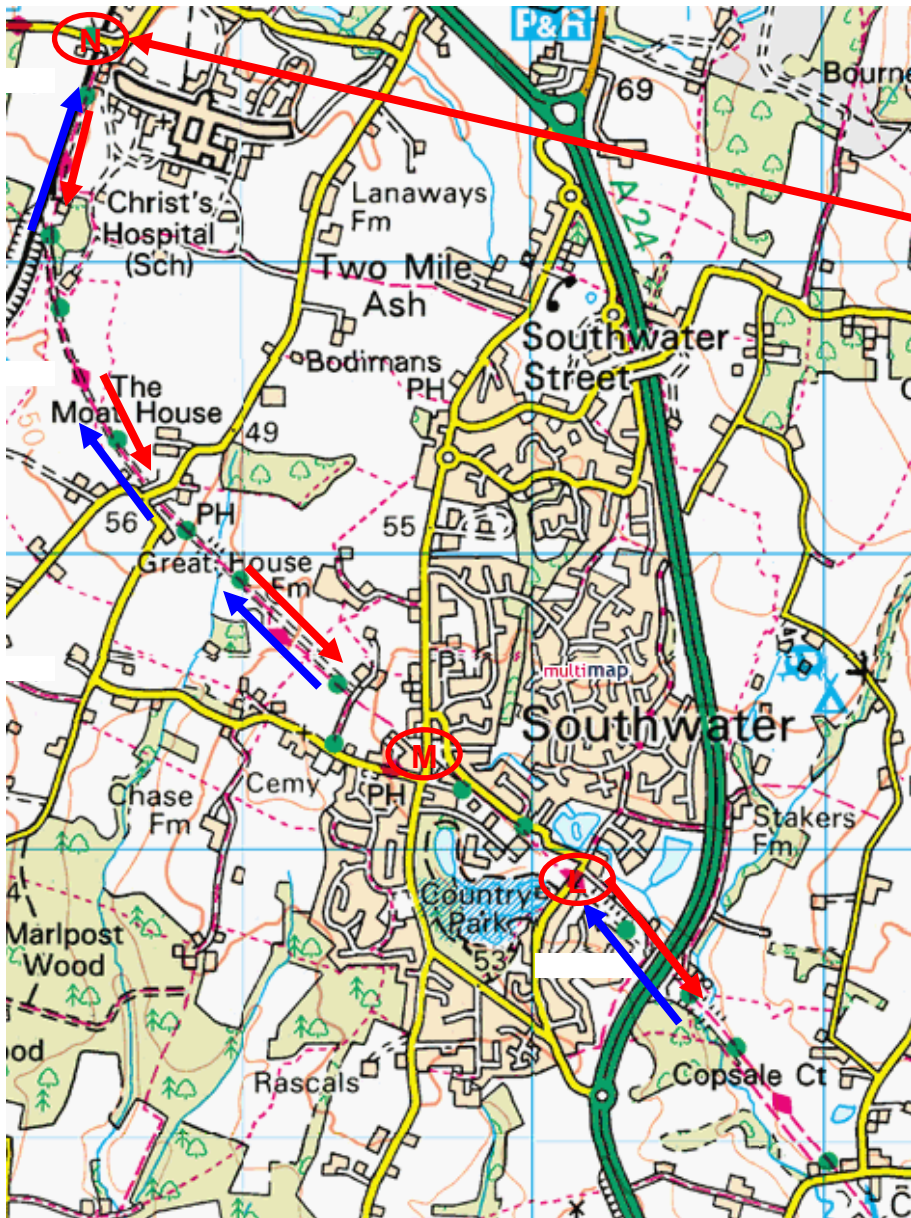

The Downs Link Challenge Thirty Mile Cycle Map

In Henfield the Downs Link deviates from the old railway track along a road. Follow the signs

First Checkpoint at Henfield (near Cat and Canary Pub)

Just after Wyckham farm near top of the hill turn right through the gate. (Turn left through the gate on the way back)

From the castle head along the footpath next to the bypass then turn right into Castle lane then left up Roman road. (Retrace on return)

Route Out

Route Back

Indicates Marshal

Second Checkpoint at West Grinstead Station Yard (just after passing under main road)

Warning
At Partridge Green stop and check traffic at the busy B2135. Right turn onto the road for about 200 metres. Look out for green Down's Link sign on the left.

Remember
Report to the checkpoint on the way back as well.

Turn around at the third Checkpoint at Christ's Hospital (west entrance - next to railway bridge)

Remember Report to the checkpoint on the way back as well.