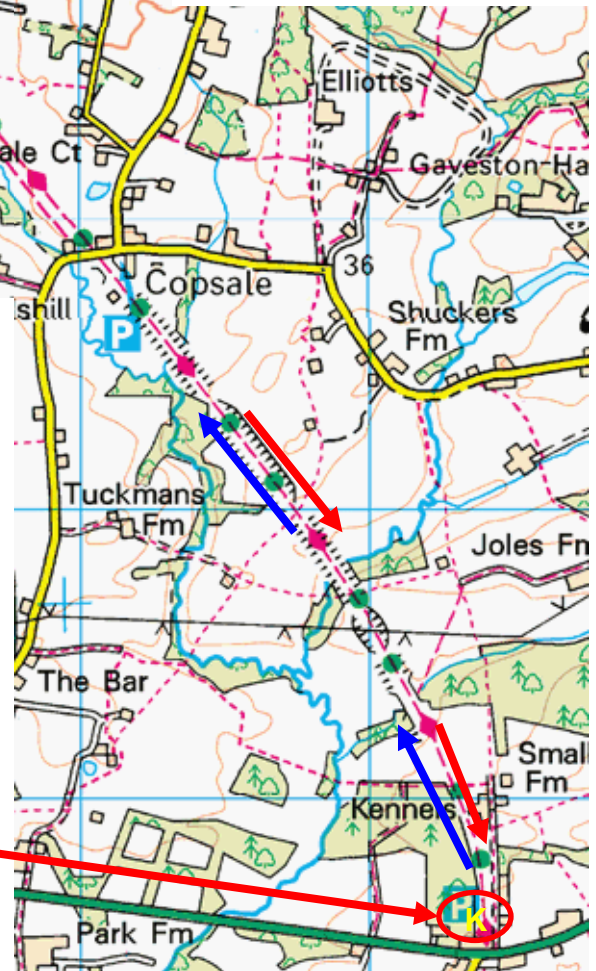

The Downs Link Challenge Thirty Mile Cycle Map

In Henfield the Downs Link deviates from the old railway track along a road. Follow the signs

First Checkpoint at Henfield (near Cat and Canary Pub)

Just after Wyckham farm near top of the hill turn right through the gate. (Turn left through the gate on the way back)

From the castle head along the footpath next to the bypass then turn right into Castle lane then left up Roman road. (Retrace on return)

Route Out

Route Back

Indicates Marshal

Second Checkpoint at West Grinstead Station Yard (just after passing under main road)

Warning
At Partridge Green stop and check traffic at the busy B2135. Right turn onto the road for about 200 metres. Look out for green Down's Link sign on the left.

Remember
Report to the checkpoint on the way back as well.

Turn around at the third Checkpoint at Christ's Hospital (west entrance - next to railway bridge)

Remember Report to the checkpoint on the way back as well.