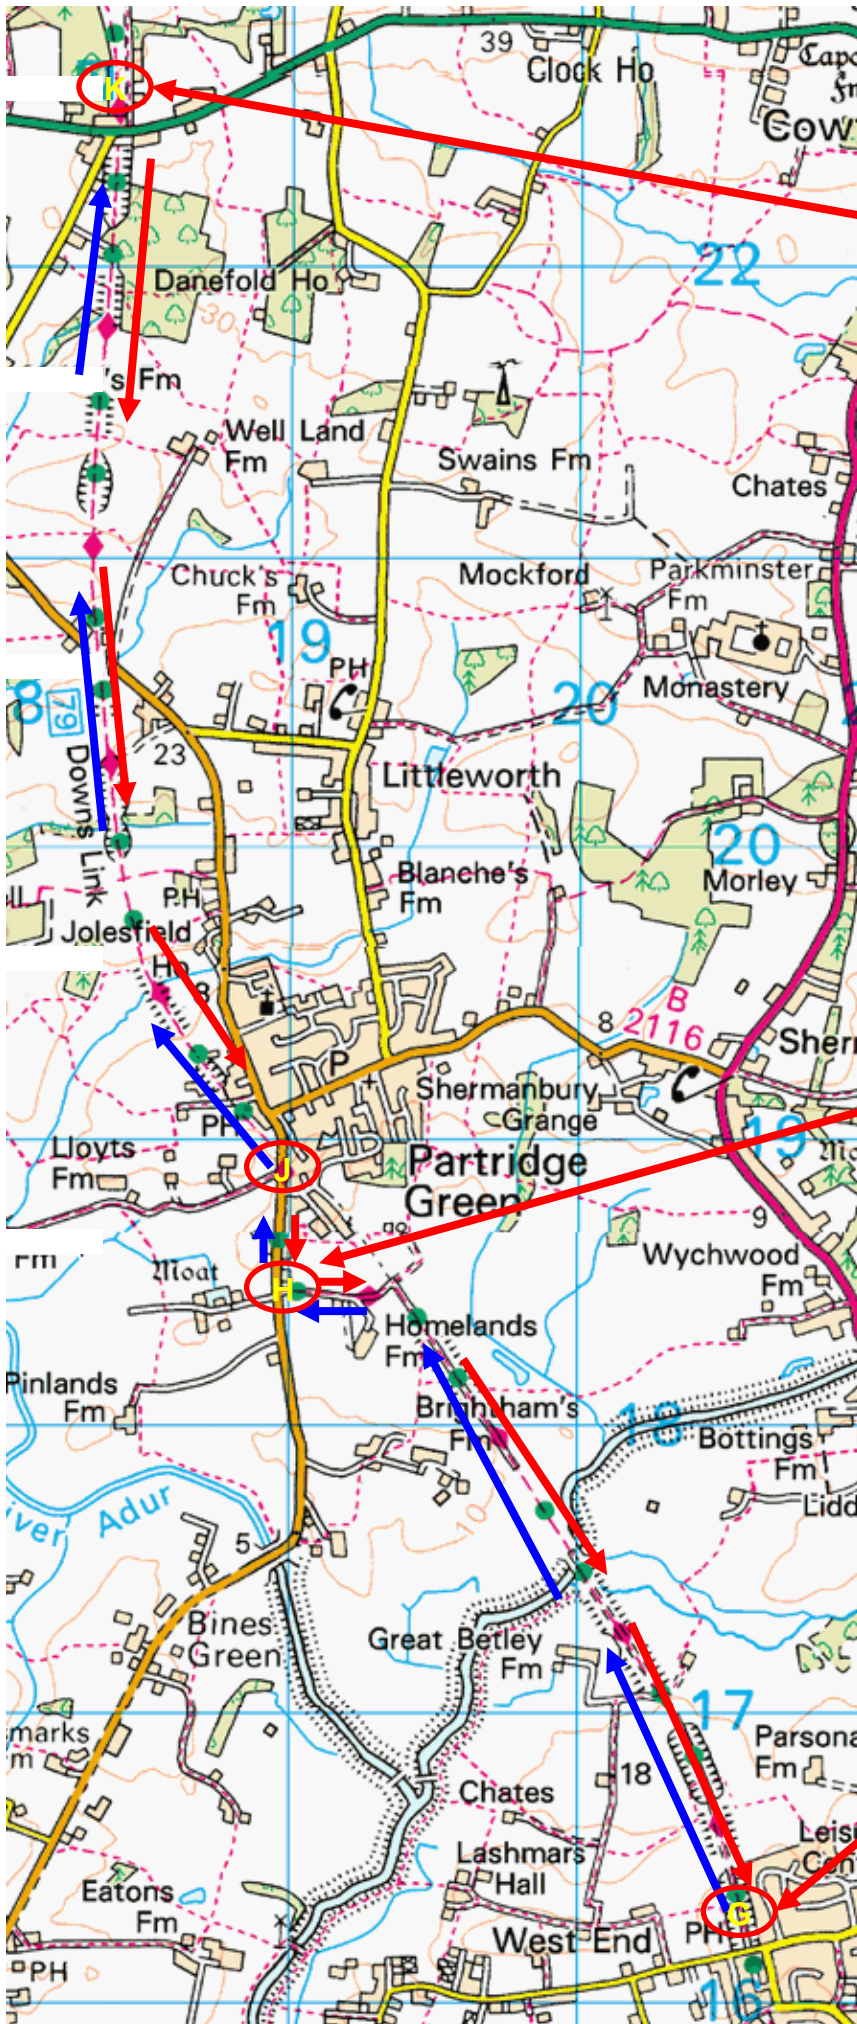

The Downs Link Challenge Thirty Mile Cycle Map

In Henfield the Downs Link deviates from the old railway track along a road. Follow the signs

First Checkpoint at Henfield (near Cat and Canary Pub)

Just after Wyckham farm near top of the hill turn right through the gate. (Turn left through the gate on the way back)

From the castle head along the footpath next to the bypass then turn right into Castle lane then left up Roman road. (Retrace on return)

Route Out

Route Back

Indicates Marshal

Second Checkpoint at West Grinstead Station Yard (just after passing under main road)

Warning
At Partridge Green stop and check traffic at the busy B2135. Right turn onto the road for about 200 metres. Look out for green Down's Link sign on the left.

Remember
Report to the checkpoint on the way back as well.

Turn around at the third Checkpoint at Christ's Hospital (west entrance - next to railway bridge)

Remember Report to the checkpoint on the way back as well.